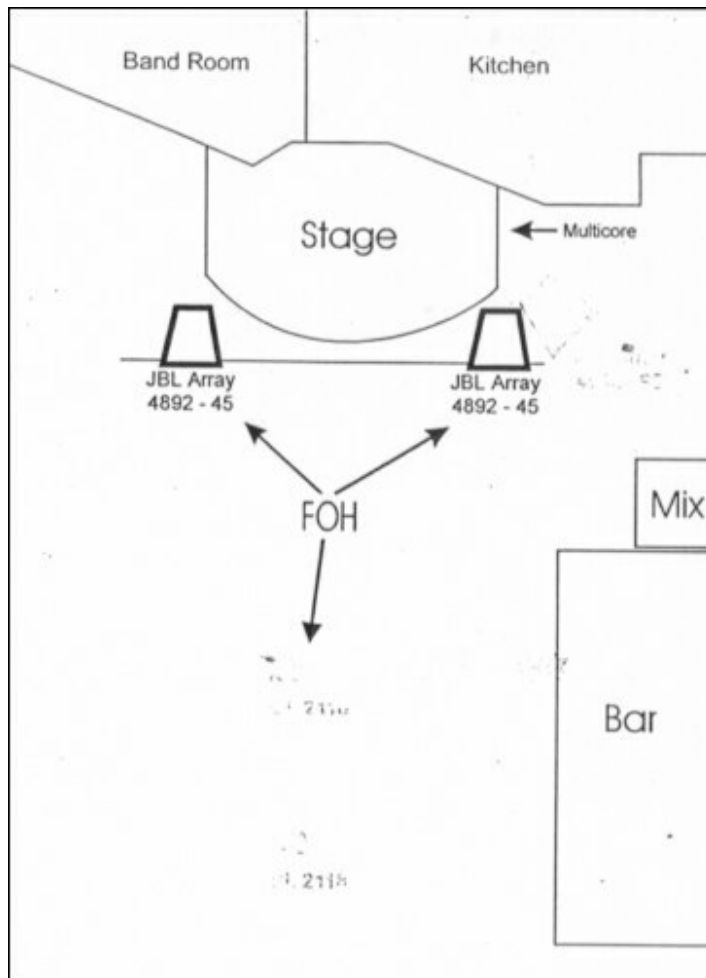

### FOH

<b>Speakers</b>	<p>4 - JBL 4892 Array (14" + 45 degree horn) - A pair either side of stage flown</p> <p>1 - JBL System 1200 Subwoofer (2 x 15") - Under stage</p> <p>2 - JBL 212-9 Soundpower Speakers (12" + horn) - FOH Sidefill</p> <p>2 - JBL 212-9 Soundpower Speakers (12" + horn) - Time delayed half way down room</p> <p>2 - JBL 2118 (8" + horn) - Time delayed at end of room</p>
<b>Amps</b>	<p>3 - JBL MPX 1200 power amps (1200w pwe ch @ 4 ohms)</p> <p>3 - JBL MPX 600 power amps (600w per ch @ 4 ohms)</p>
<b>Mixing Console</b>	<p>1 - Soundcraft K2 - 24ch 8 Bus (24 multicore channels to stage)</p> <p>Aux 1-6 dedicated to Foldback - NOTE: F/B sends are Post EQ</p> <p>Aux 5-6 dedicated to Effects</p>
<b>FX</b>	<p>1 - Yamaha SPX990 Multi effects (Aux 5)</p> <p>1 - Yamaha REV500 Reverb (Aux 6)</p>
<b>Patchbay</b>	<p>24 Channel inserts, 8 Group Inserts, 8 Group Outputs, 6 Compression Inserts, 2 Matrix Record Outs</p>
<b>Drive</b>	<p>1 - DBX 2031 1/3 Octave Equaliser - FOH</p> <p>1 DBX 160 A Compressor - FOH</p> <p>1 - BSS FDS366 OmniDrive Processor - FOH &amp; Sidefill processing</p> <p>1 - JBL DSC260 Processor - FOH Delay Speaker processing</p> <p>1 - JBL M712 Stereo compressor limiter - Insertable</p> <p>1 - ARX Quad Compressor/Limiter - Insertable</p>

This system has 4 x JBL speakers flown, marked A, B, C & D plus 6 wedges available to patch to side of stage outlets.

This system has 4 x JBL speakers flown, marked A, B, C & D plus 2 wedges E and F.

Tilley's Devine Café Gallery