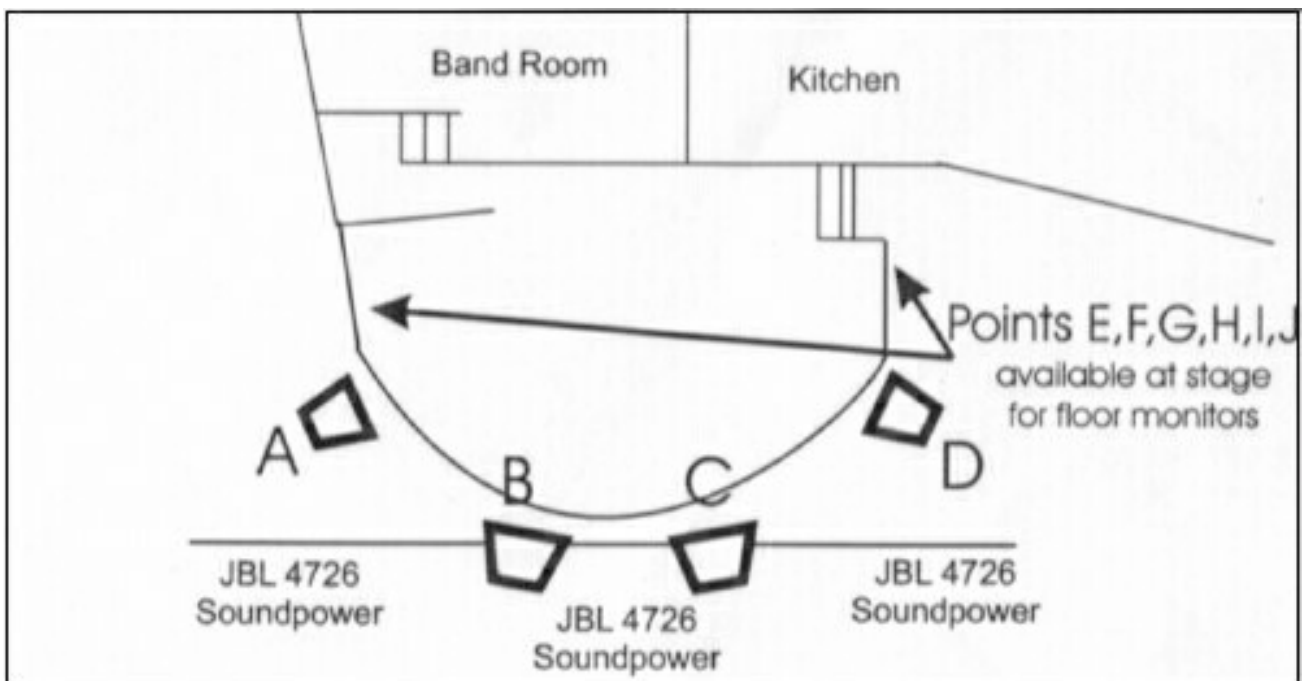

### FOH

<b>Speakers</b>	<p>4 - JBL 4892 Array (14" + 45 degree horn) - A pair either side of stage flown</p> <p>1 - JBL System 1200 Subwoofer (2 x 15") - Under stage</p> <p>2 - JBL 212-9 Soundpower Speakers (12" + horn) - FOH Sidefill</p> <p>2 - JBL 212-9 Soundpower Speakers (12" + horn) - Time delayed half way down room</p> <p>2 - JBL 2118 (8" + horn) - Time delayed at end of room</p>
<b>Amps</b>	<p>3 - JBL MPX 1200 power amps (1200w pwe ch @ 4 ohms)</p> <p>3 - JBL MPX 600 power amps (600w per ch @ 4 ohms)</p>
<b>Mixing Console</b>	<p>1 - Soundcraft K2 - 24ch 8 Bus (24 multicore channels to stage)</p> <p>Aux 1-6 dedicated to Foldback - NOTE: F/B sends are Post EQ</p> <p>Aux 5-6 dedicated to Effects</p>
<b>FX</b>	<p>1 - Yamaha SPX990 Multi effects (Aux 5)</p> <p>1 - Yamaha REV500 Reverb (Aux 6)</p>
<b>Patchbay</b>	<p>24 Channel inserts, 8 Group Inserts, 8 Group Outputs, 6 Compression Inserts, 2 Matrix Record Outs</p>
<b>Drive</b>	<p>1 - DBX 2031 1/3 Octave Equaliser - FOH</p> <p>1 DBX 160 A Compressor - FOH</p> <p>1 - BSS FDS366 OmniDrive Processor - FOH &amp; Sidefill processing</p> <p>1 - JBL DSC260 Processor - FOH Delay Speaker processing</p> <p>1 - JBL M712 Stereo compressor limiter - Insertable</p> <p>1 - ARX Quad Compressor/Limiter - Insertable</p>

<b>Speakers</b>	4 - JBL 4892 Array (14" + 45 degree horn) - A pair either side of stage flown 1 - JBL System 1200 Subwoofer (2 x 15") - Under stage 2 - JBL 212-9 Soundpower Speakers (12" + horn) - FOH Sidefill 2 - JBL 212-9 Soundpower Speakers (12" + horn) - Time delayed half way down room 2 - JBL 2118 (8" + horn) - Time delayed at end of room
<b>Microphones</b>	2 - Shure Beta 87A 4 - Shure Beta 58A 2 - Shure SM57 3 - Shure Beta 57A 1 - Beyer M88 4 - Passive DI's 1 - Active DI 12 - K&M Telescopic Tall Boom stands (Round Bases) 4 - K&M Short Boom stands (Round Bases)