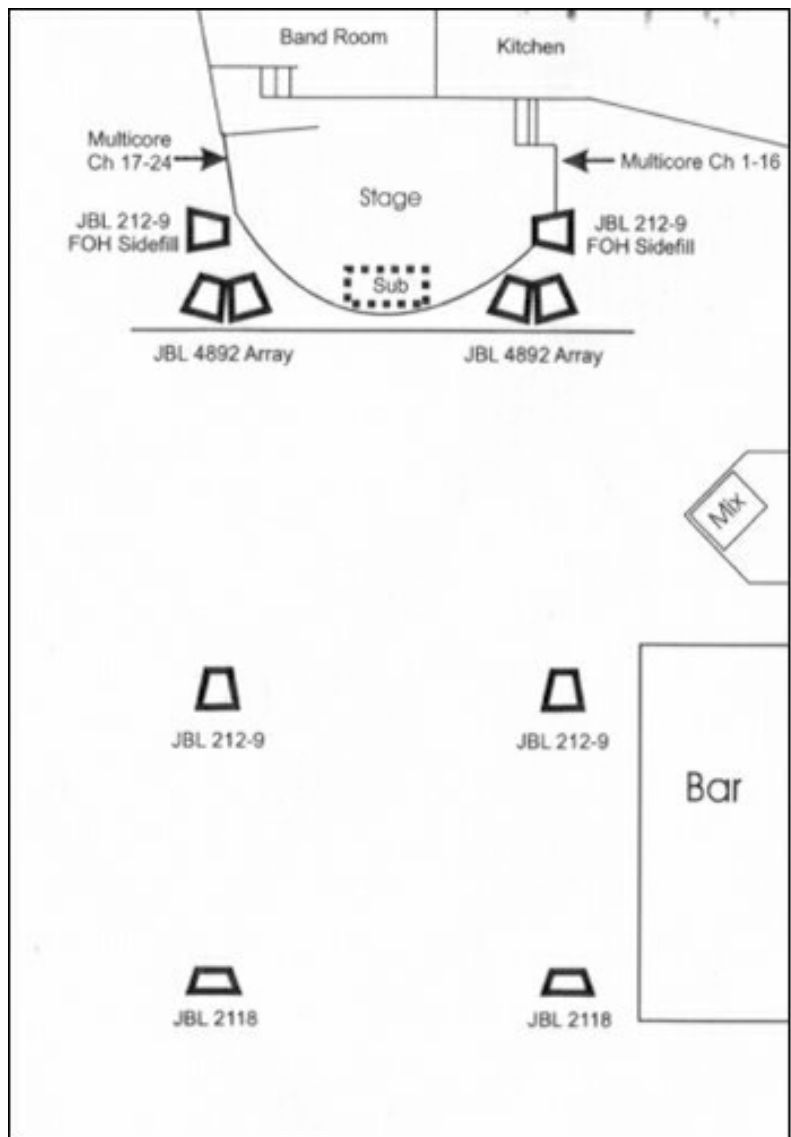

### FOH

<b>Speakers</b>	<p>4 - JBL 4892 Array (14" + 45 degree horn) - A pair either side of stage flown</p> <p>1 - JBL System 1200 Subwoofer (2 x 15") - Under stage</p> <p>2 - JBL 212-9 Soundpower Speakers (12" + horn) - FOH Sidefill</p> <p>2 - JBL 212-9 Soundpower Speakers (12" + horn) - Time delayed half way down room</p> <p>2 - JBL 2118 (8" + horn) - Time delayed at end of room</p>
<b>Amps</b>	<p>3 - JBL MPX 1200 power amps (1200w pwe ch @ 4 ohms)</p> <p>3 - JBL MPX 600 power amps (600w per ch @ 4 ohms)</p>
<b>Mixing Console</b>	<p>1 - Soundcraft K2 - 24ch 8 Bus (24 multicore channels to stage)</p> <p>Aux 1-6 dedicated to Foldback - NOTE: F/B sends are Post EQ</p> <p>Aux 5-6 dedicated to Effects</p>
<b>FX</b>	<p>1 - Yamaha SPX990 Multi effects (Aux 5)</p> <p>1 - Yamaha REV500 Reverb (Aux 6)</p>
<b>Patchbay</b>	<p>24 Channel inserts, 8 Group Inserts, 8 Group Outputs, 6 Compression Inserts, 2 Matrix Record Outs</p>
<b>Drive</b>	<p>1 - DBX 2031 1/3 Octave Equaliser - FOH</p> <p>1 DBX 160 A Compressor - FOH</p> <p>1 - BSS FDS366 OmniDrive Processor - FOH &amp; Sidefill processing</p> <p>1 - JBL DSC260 Processor - FOH Delay Speaker processing</p> <p>1 - JBL M712 Stereo compressor limiter - Insertable</p> <p>1 - ARX Quad Compressor/Limiter - Insertable</p>

<b>Speakers</b>	4 - JBL 4892 Array (14" + 45 degree horn) - A pair either side of stage flown 1 - JBL System 1200 Subwoofer (2 x 15") - Under stage 2 - JBL 212-9 Soundpower Speakers (12" + horn) - FOH Sidefill 2 - JBL 212-9 Soundpower Speakers (12" + horn) - Time delayed half way down room 2 - JBL 2118 (8" + horn) - Time delayed at end of room
<b>Microphones</b>	2 - Shure Beta 87A 4 - Shure Beta 58A 2 - Shure SM57 3 - Shure Beta 57A 1 - Beyer M88 4 - Passive DI's 1 - Active DI 12 - K&M Telescopic Tall Boom stands (Round Bases) 4 - K&M Short Boom stands (Round Bases)