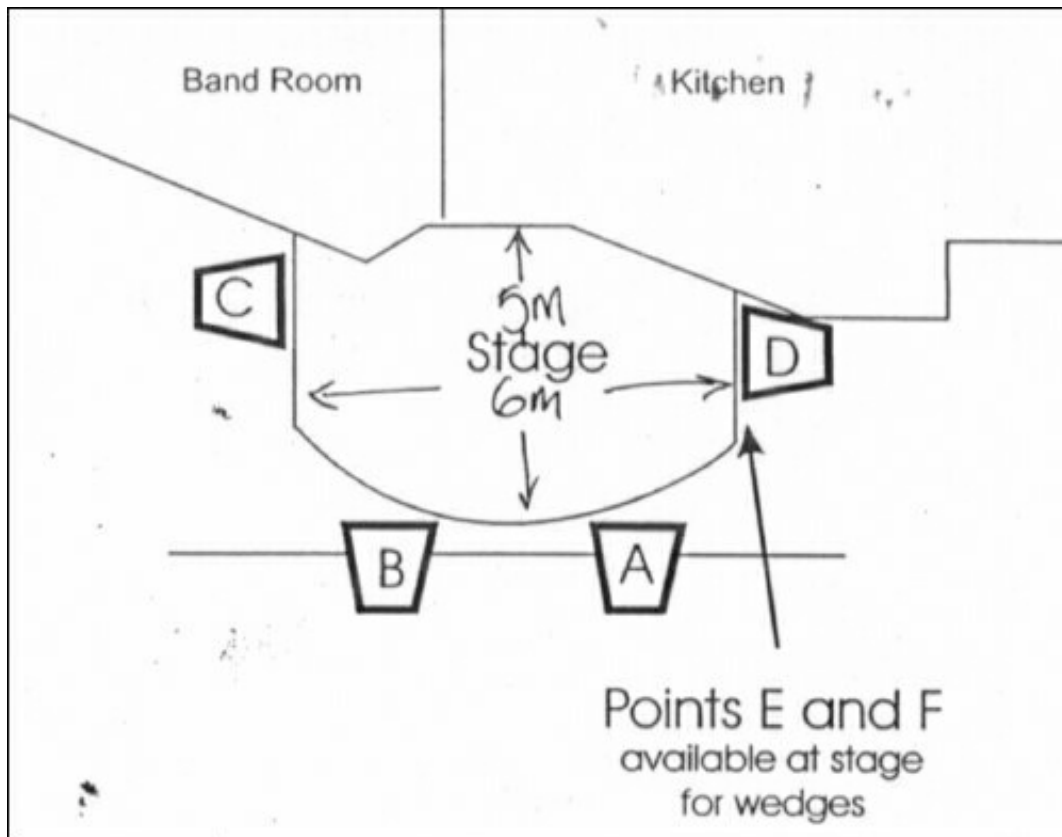

This system has 4 x JBL speakers flown, marked A, B, C & D plus 2 wedges E and F.

Tilley's Devine Café Gallery

Cnr Brigalow and Wattle Sts, Lyneham, ACT 2602

02 6247 7753

www.tilleys.com.au